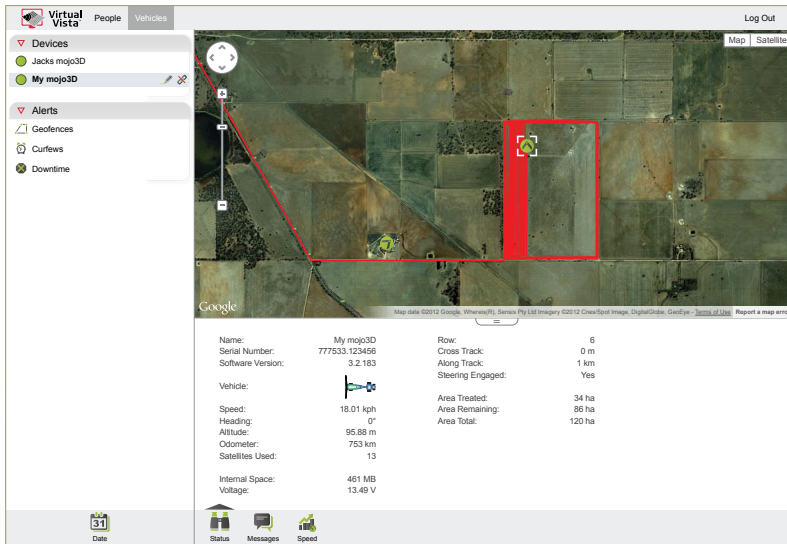

Unbeatable simple, instantly effective

- ▼ Alerts
- 📍 Geofences
- 🕒 Curfews
- 🛑 Downtime

Respond to issues before they become a problem

Always know where your vehicles are

Communicate with your operators

Send supplies where they are needed

Area Treated:	34 ha
Area Remaining:	86 ha
Area Total:	120 ha

Live fleet tracking/ Live vehicle status

- See where your vehicles are with the use of Google Maps™
- Monitor the performance of your equipment and operators (speed, steering and area statistics)

Vehicle positioning history

- View the history of where your vehicle has travelled in the last seven days
- Real time position updates show where your vehicle is anytime you need to know

SMS or email alerts

- Set a virtual perimeter around a real world area with geofences
- Configure times when equipment should remain turned off and receive an alert when unauthorised use occurs
- Minimise lost productivity with alerts for vehicle downtime

Web to device text messages

- Send messages to your vehicle operator and receive a yes/no reply

Illustrations, descriptions and technical data are not binding. All rights reserved. Printed in Switzerland
Copyright Leica Geosystems AG, Heerbrugg, Switzerland, 2013. 807853en

Drive straight to your local dealer or visit www.VirtualVista.com for more information!